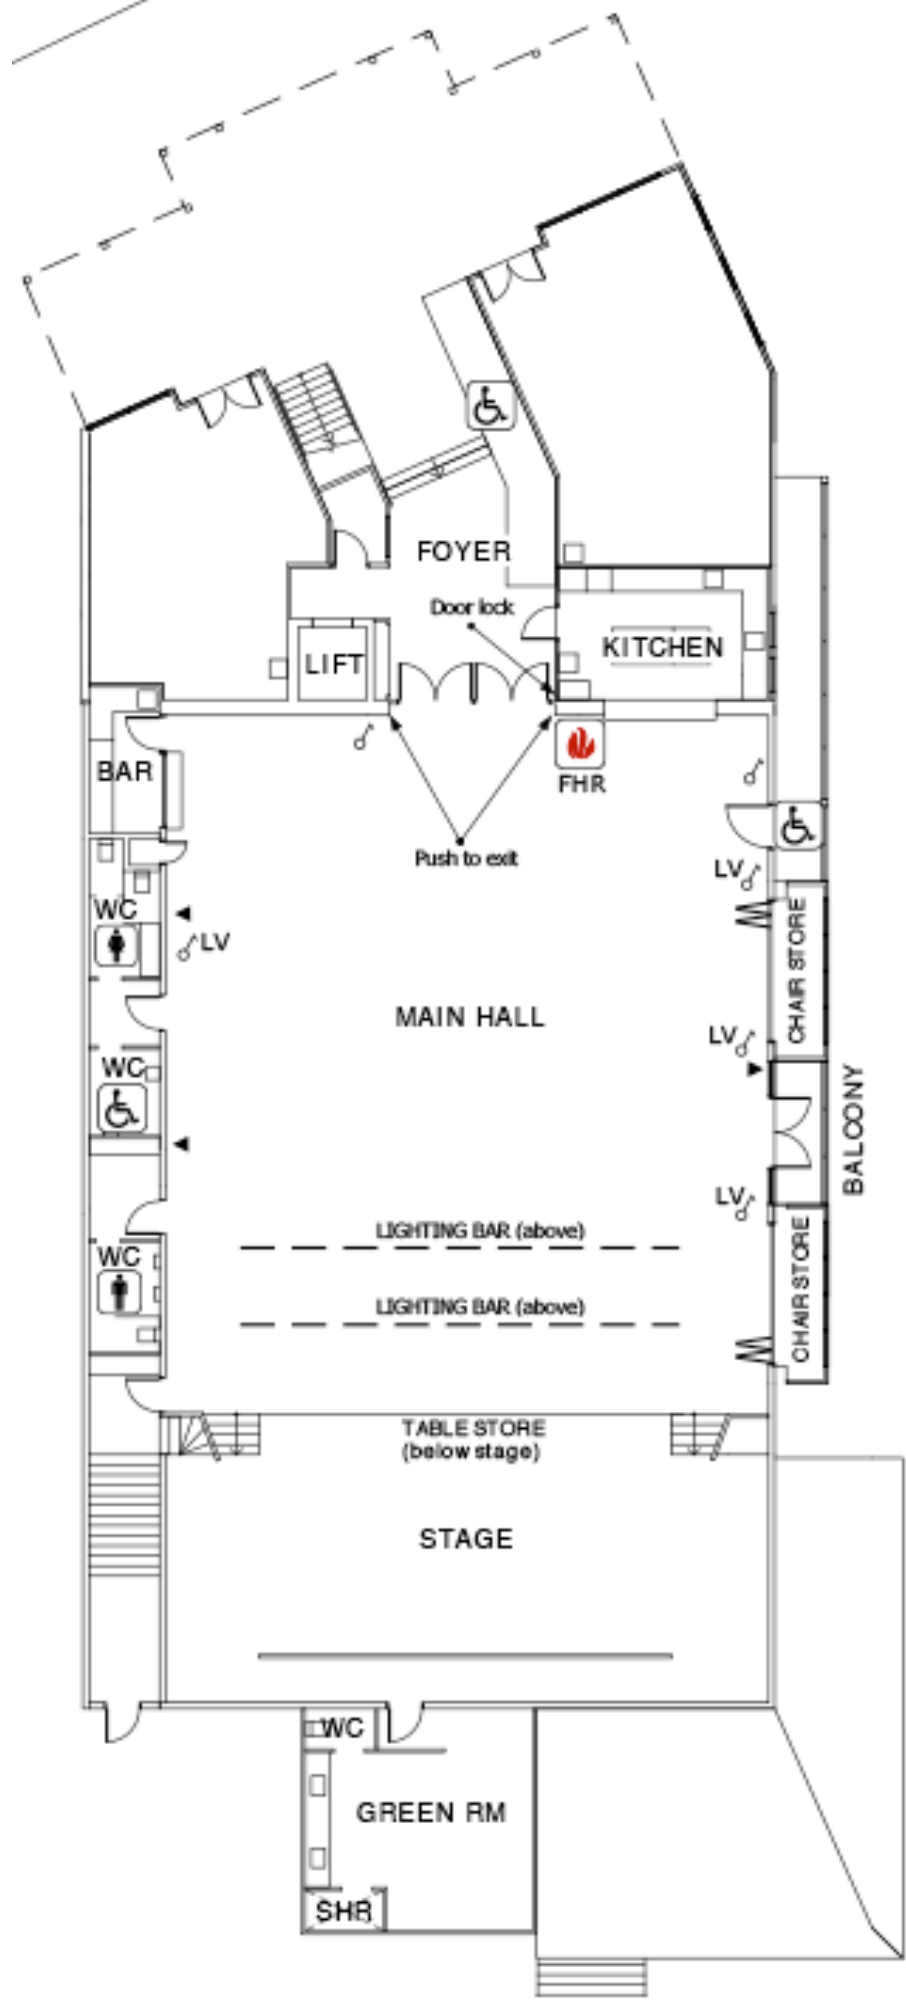

MAPLE STREET

KEY

-  Wheelchair access
-  Fire hose reel
-  WC
-  Light switch
-  Louvre switch
-  Gas heater point